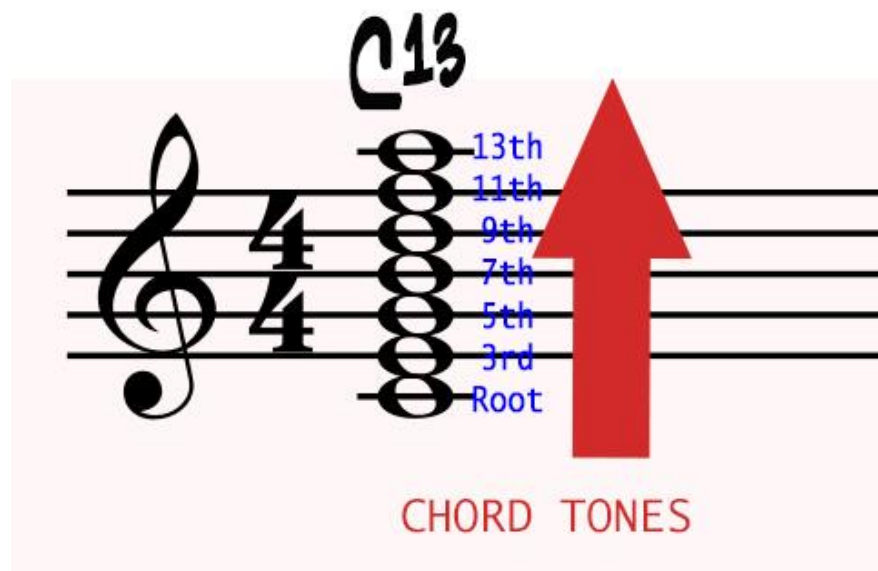

## WORKSHEET FOR VIDEO 1: CHORD TONES VS SCALE TONES

Chord tones are the tones or notes in the chord.

Scale Tones are the steps in a scale or chord progression.

### HOMEWORK

1. Explain the difference between chord tones and scale tones to someone you know.